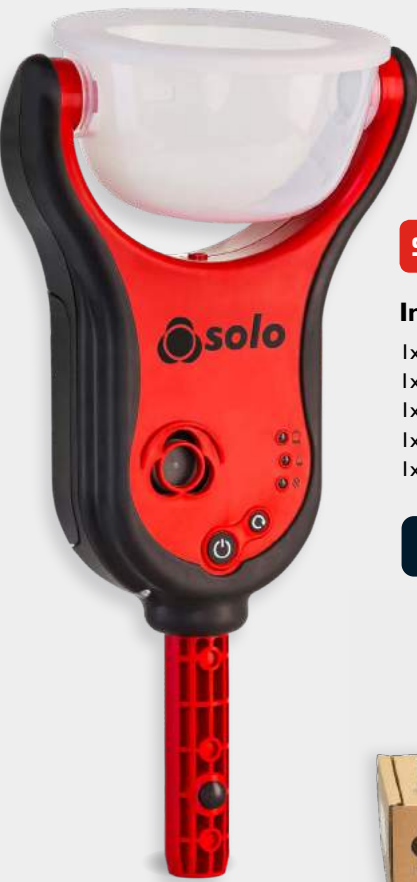

YOUR SOLO SOLUTIONS

Step 1 What do you need, a smoke tester, or a heat tester?

solo™ 365
detector testers

SOLO 365 SMOKE TEST KIT

SOLO 365-001

1. **Includes**
2. Ix Solo 365-001 Smoke Detector Tester
   - Ix Solo ES3-001 Smoke Cartridge
   - Ix Solo 371-001 Smoke Generator
   - Ix Solo 370-001 Li-ion Battery Pack
   - Ix USB Universal Charger